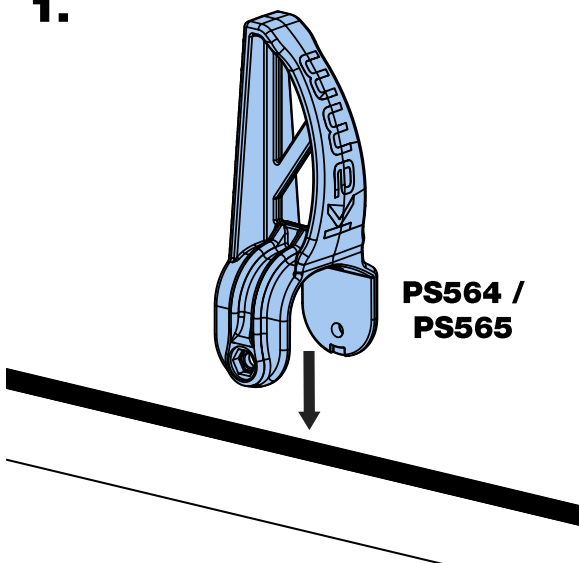

KLS1/2/3

Kamm LoadStop

Instructions

KLS
0.17kg /
0.38lbs

Pro ✓
Fleet ✓
Rack ✓

| Part No. | KLS1 Qty | KLS2 Qty | KLS3 Qty |
|-------------------|----------|----------|----------|
| PS564 | 1 | 2 | 3 |
| PS565 | 1 | 2 | 3 |
| PS566 | 2 | 4 | 6 |
| PS189 | 2 | 4 | 6 |
| PS246 | 2 | 4 | 6 |
| PS222 | 2 | 4 | 6 |
| FN030 (M6) | 2 | 4 | 6 |
| FS295 (M6 x 90mm) | 2 | 4 | 6 |

PS564

PS565

PS222

PS566

FN030 (M6)

PS189

FS295 (M6 x 90)

PS246

1.

PS564 / PS565

2.

PS566