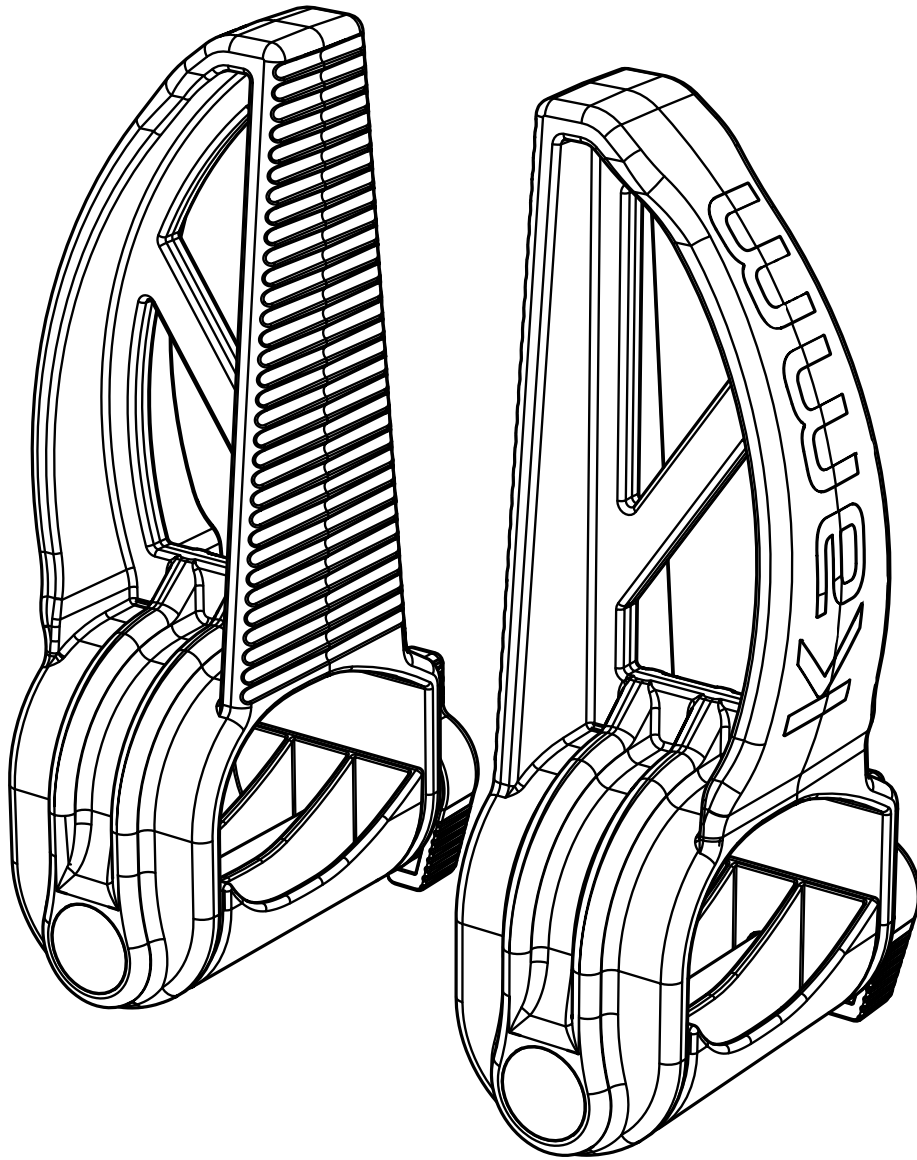

KLS1/2/3

Kamm LoadStop

Instructions

KLS
0.17kg /
0.38lbs

Pro ✓
Fleet ✓
Rack ✓

| Part No. | KLS1 Qty | KLS2 Qty | KLS3 Qty |
|-------------------|----------|----------|----------|
| PS564 | 1 | 2 | 3 |
| PS565 | 1 | 2 | 3 |
| PS566 | 2 | 4 | 6 |
| PS189 | 2 | 4 | 6 |
| PS246 | 2 | 4 | 6 |
| PS222 | 2 | 4 | 6 |
| FN030 (M6) | 2 | 4 | 6 |
| FS295 (M6 x 90mm) | 2 | 4 | 6 |

PS564

PS565

PS222

PS566

FN030 (M6)

PS189

FS295 (M6 x 90)

PS246