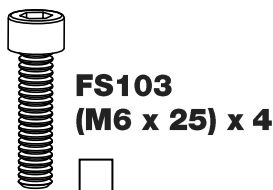

Fitting Kit