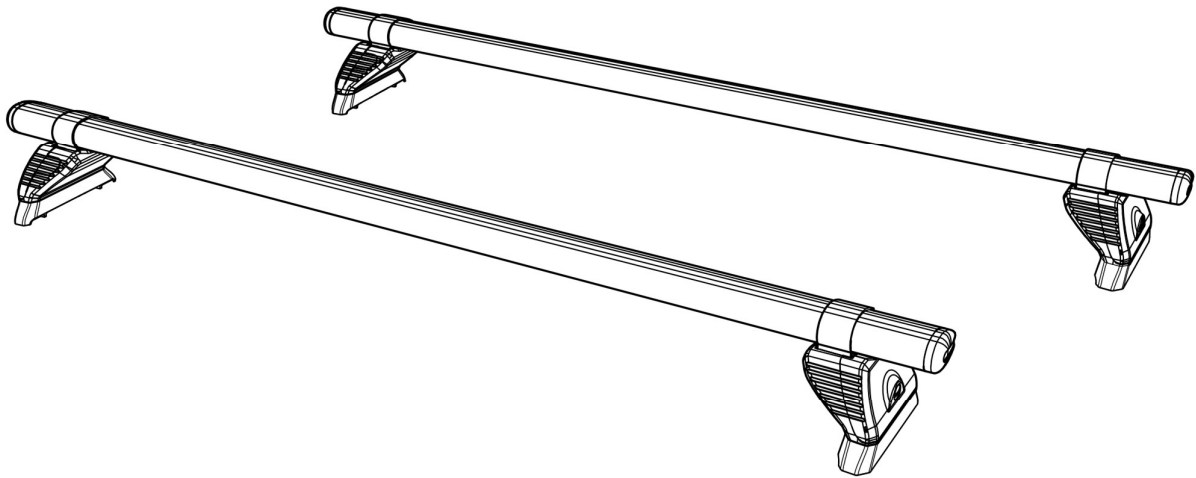

ISSUE:	DRAWN BY:	CHECKED BY:	CRF No:	DATE:	DESCRIPTION:
a	FT	KB	3653	04/02/26	First Issue
b					
c					
d					
e					
f					
g					
h					
i					
j					
k					
l					
m					

YA2PR KammBar Instructions

CITY CRASH (✓)

According to ISO/ PAS 11154:2006

KammBar Pro x 1

2.2kg/4.9lbs

Max

75kg/165lbs

KammBar Pro

SA420 x 2

KLS2 x 1